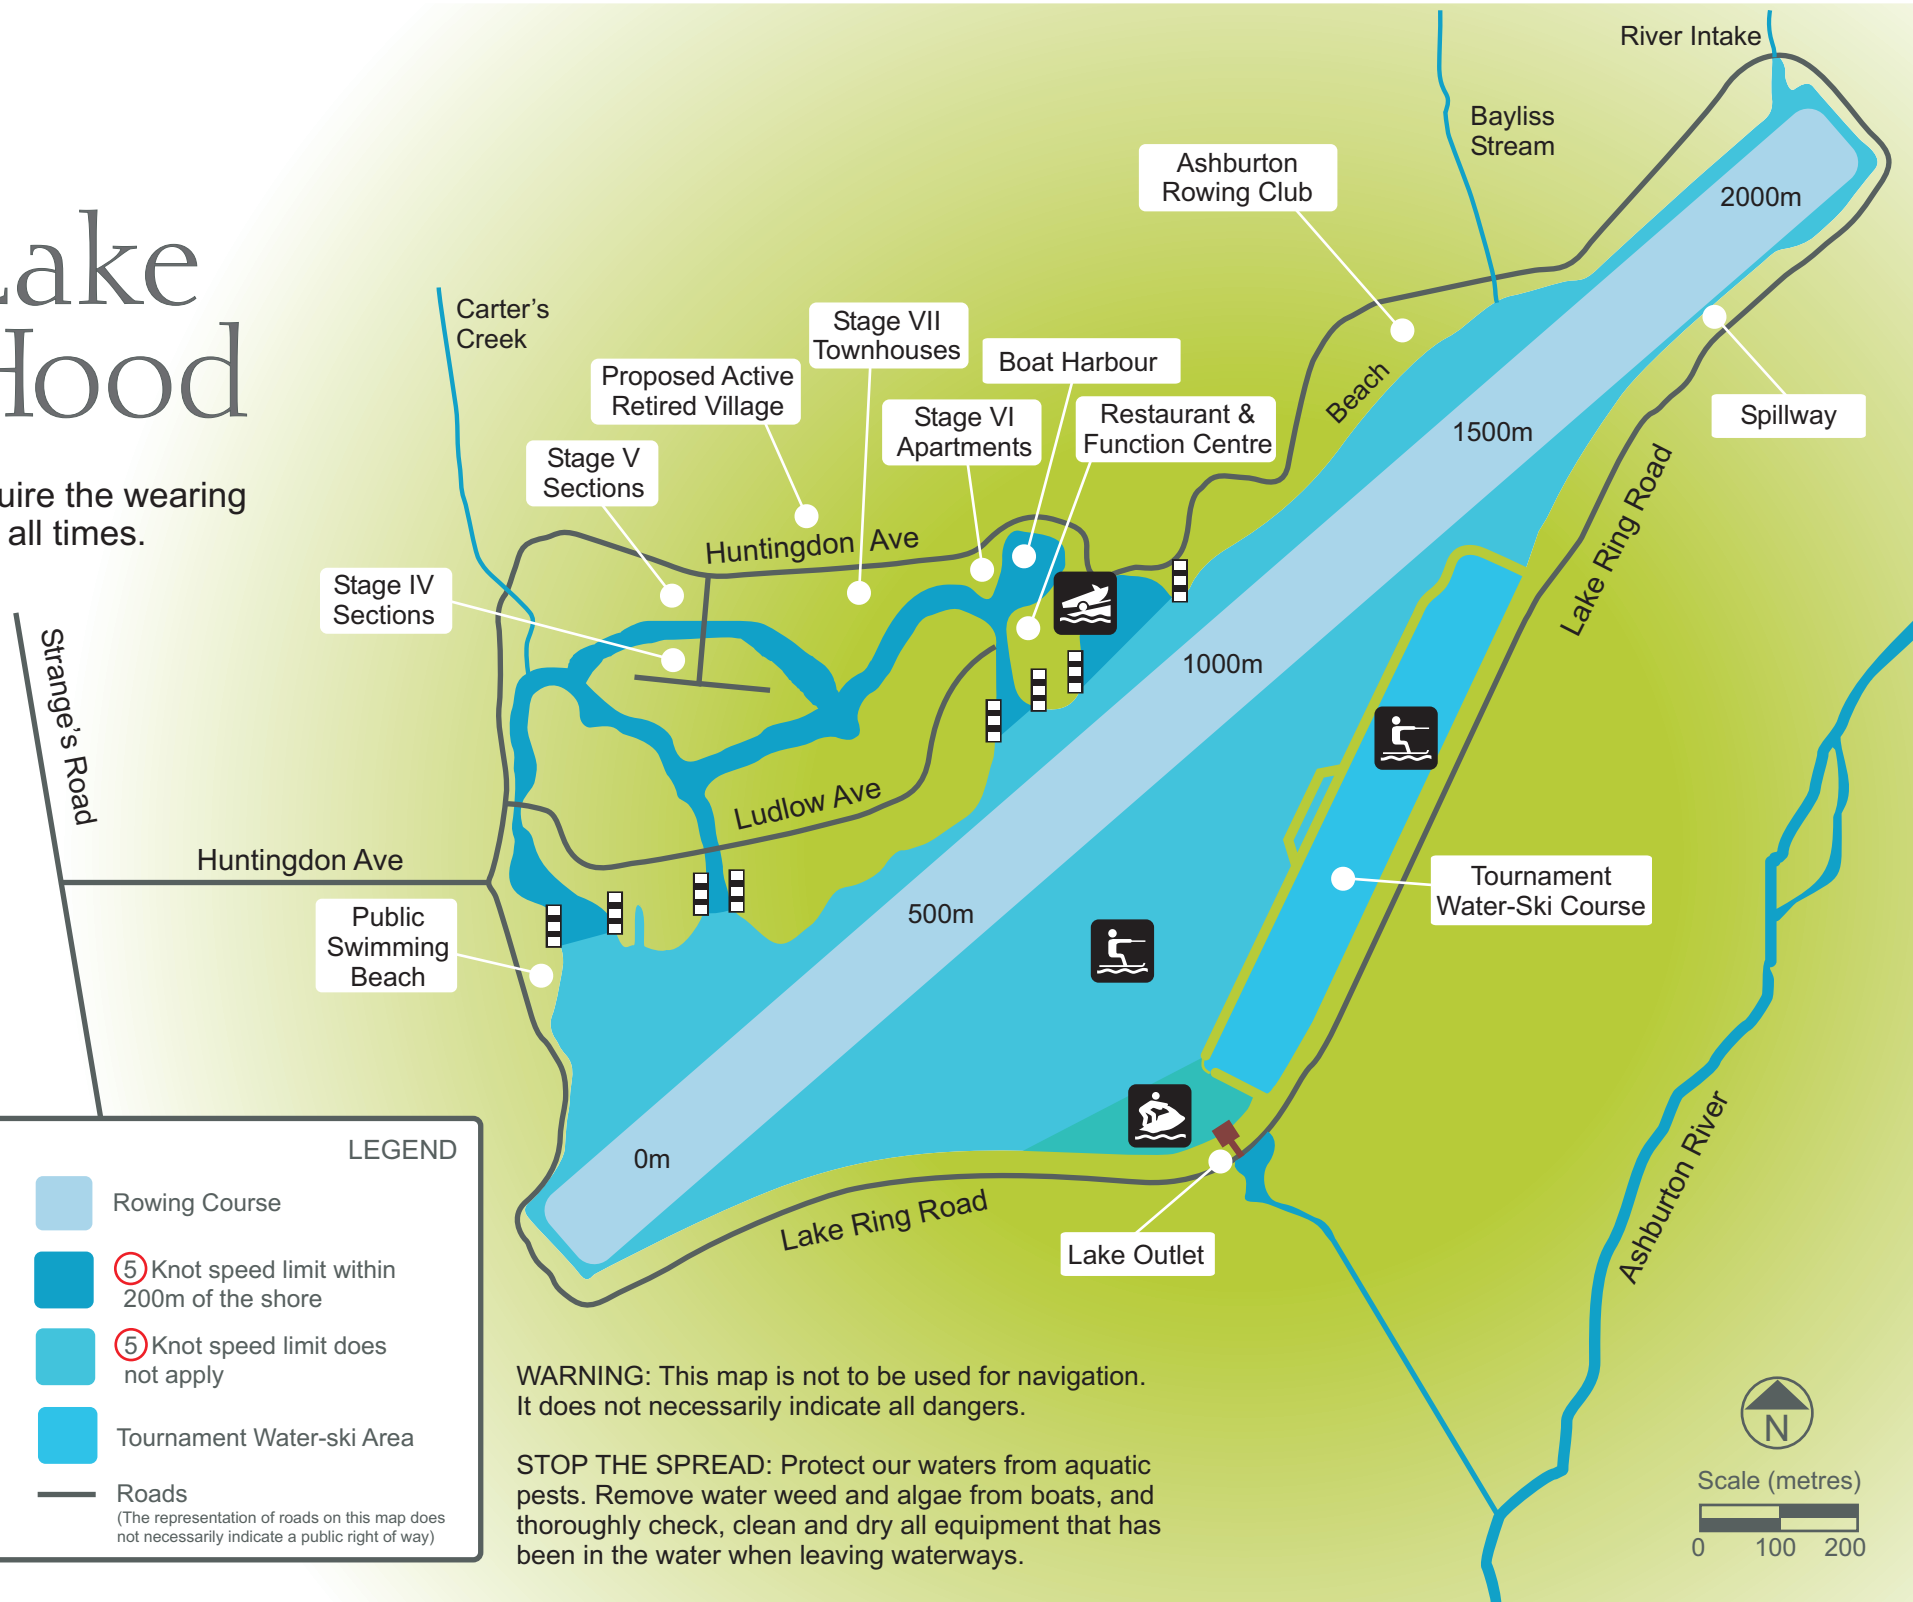

# Lake Hood

Local rules require the wearing of lifejackets at all times.

**LEGEND**

	Boat Launching		Rowing Course
	Water-skiing		5 Knot speed limit within 200m of the shore
	Jetski Area		5 Knot speed limit does not apply
	Marker Post		Tournament Water-ski Area
	Streams		Roads <small>(The representation of roads on this map does not necessarily indicate a public right of way)</small>

**WARNING:** This map is not to be used for navigation. It does not necessarily indicate all dangers.

**STOP THE SPREAD:** Protect our waters from aquatic pests. Remove water weed and algae from boats, and thoroughly check, clean and dry all equipment that has been in the water when leaving waterways.